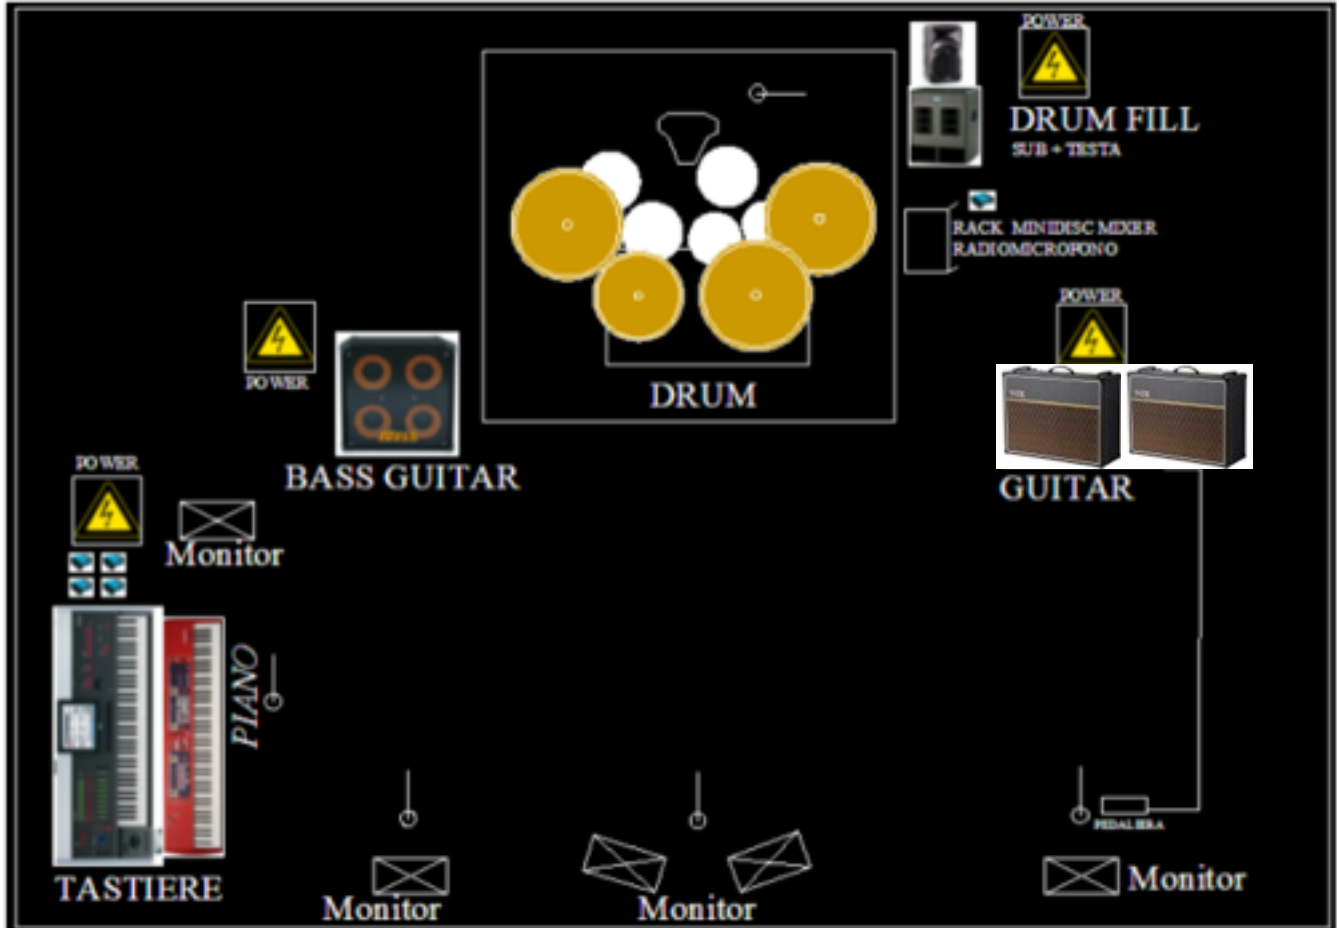

MERQURY BAND

STAGE PLANE

Per informazioni il numero 342/7707622 Ferdinando ferdinando@mercuryband.com

Punto Luce (presa multipla compatibilità presa schuko)

Microfono

Monitor

in alcune situazioni dove il palco lo permette sarà montato un pianoforte a coda.

CHANNEL LIST

CHANNEL	INSTRUMENT	MIC	INSERT
1	KICK	D112/ B 52	
2	SNARE UP	SM57	
3	SNARE DOWN	AKG 452, SM 57	
4	HIT-HAT	AKG 451	
5	TOM 1	SM 57, MD 421	NOISE GATE
6	TOM 2	SM 57, MD 421	NOISE GATE
7	TOM 3	SM 57, MD 421	NOISE GATE
8	FLOOR TOM	SM 57, MD 421	NOISE GATE
9	OVER HEAD	AKG 451 SM 81	
10	OVER HEAD	AKG 451 SM 81	
11	BASS GUITAR	DIRECT OUT	COMP
12	GUITAR MIC 1	MD 409, SM 57, AKG 414	
13	GUITAR MIC 2	MD 409, SM 57, AKG 414	
14	KEYBOARD	DIRECT OUT	
15	KEYBOARD	DIRECT OUT	
16	PIANO ELECTRIC	DIRECT OUT	
17	PIANO ELECTRIC	DIRECT OUT	
18	VOICE BASS	MIC	
19	VOICE GUITAR	MIC	
20	VOICE DRUM	OWN MIC	NO COMPRESSOR
21	VOICE LEAD	OWN MIC	NO COMPRESSOR
22	VOICE LEAD WIRELESS	OWN MIC WIRELESS	NO COMPRESSOR
23	EAR MONITOR LINE Lead Voice	DIRECT OUT CANNON	
24	ACUSTIC GUITAR REQUEST		
25	COMPUTER LINE	OWN DI BOX	